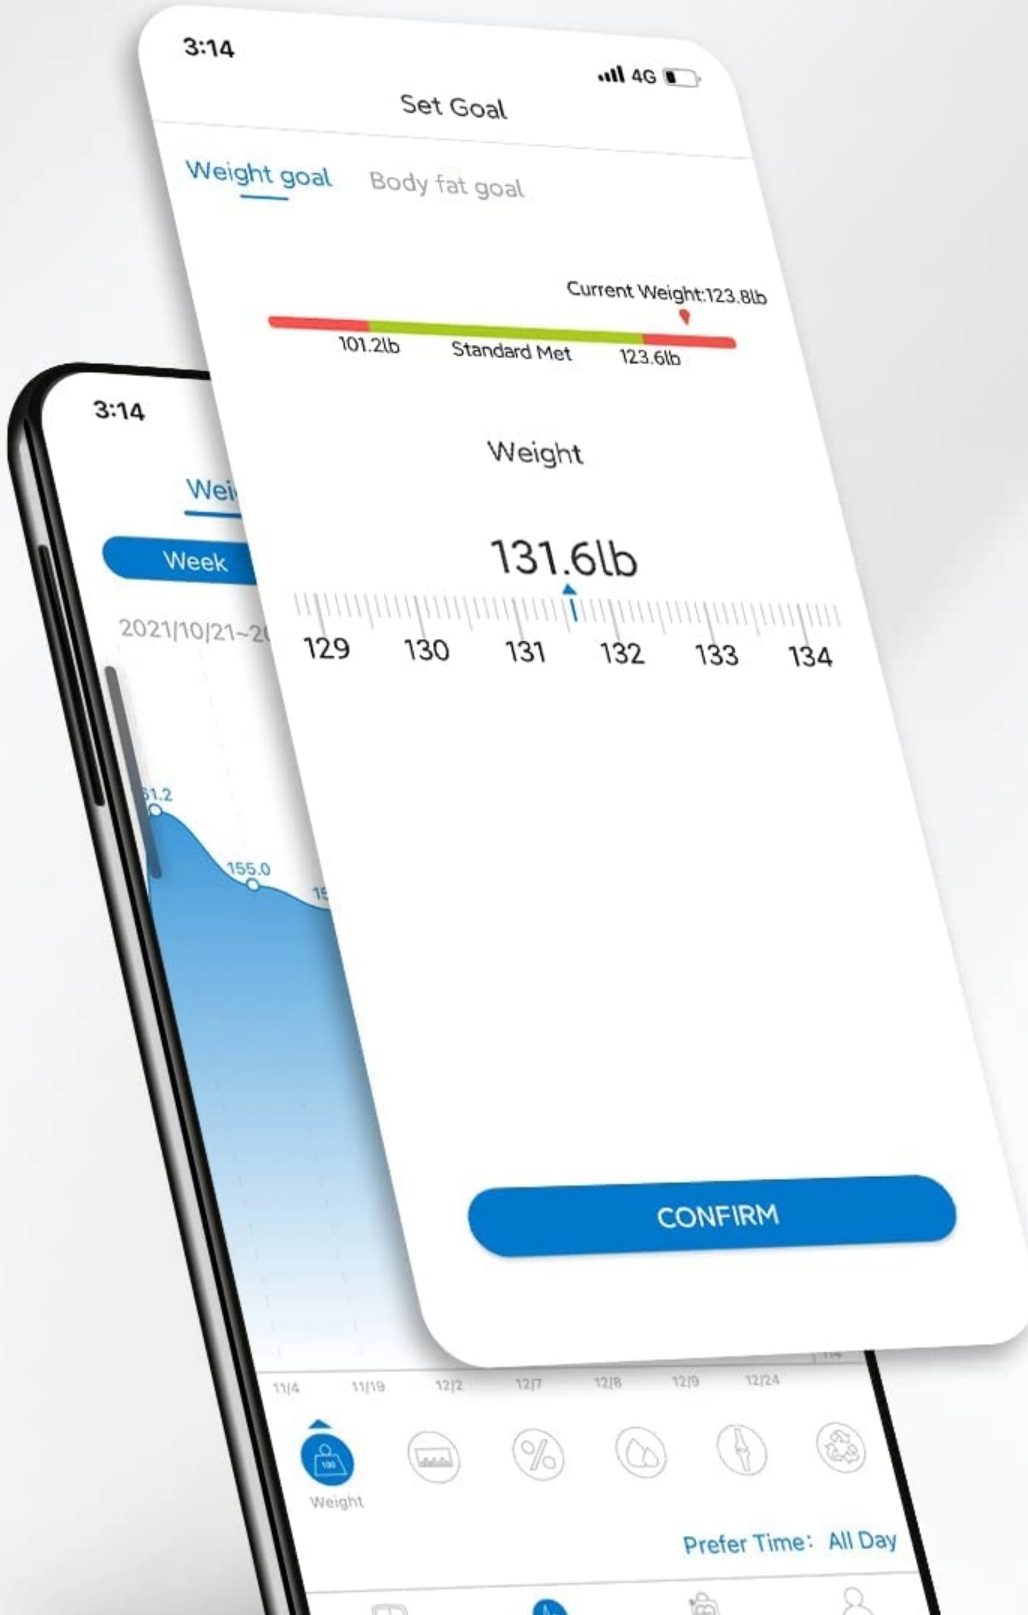

RENPHO Works with Your Fitness A

Renpho App

Apple Health

Download "Renpho

App Store